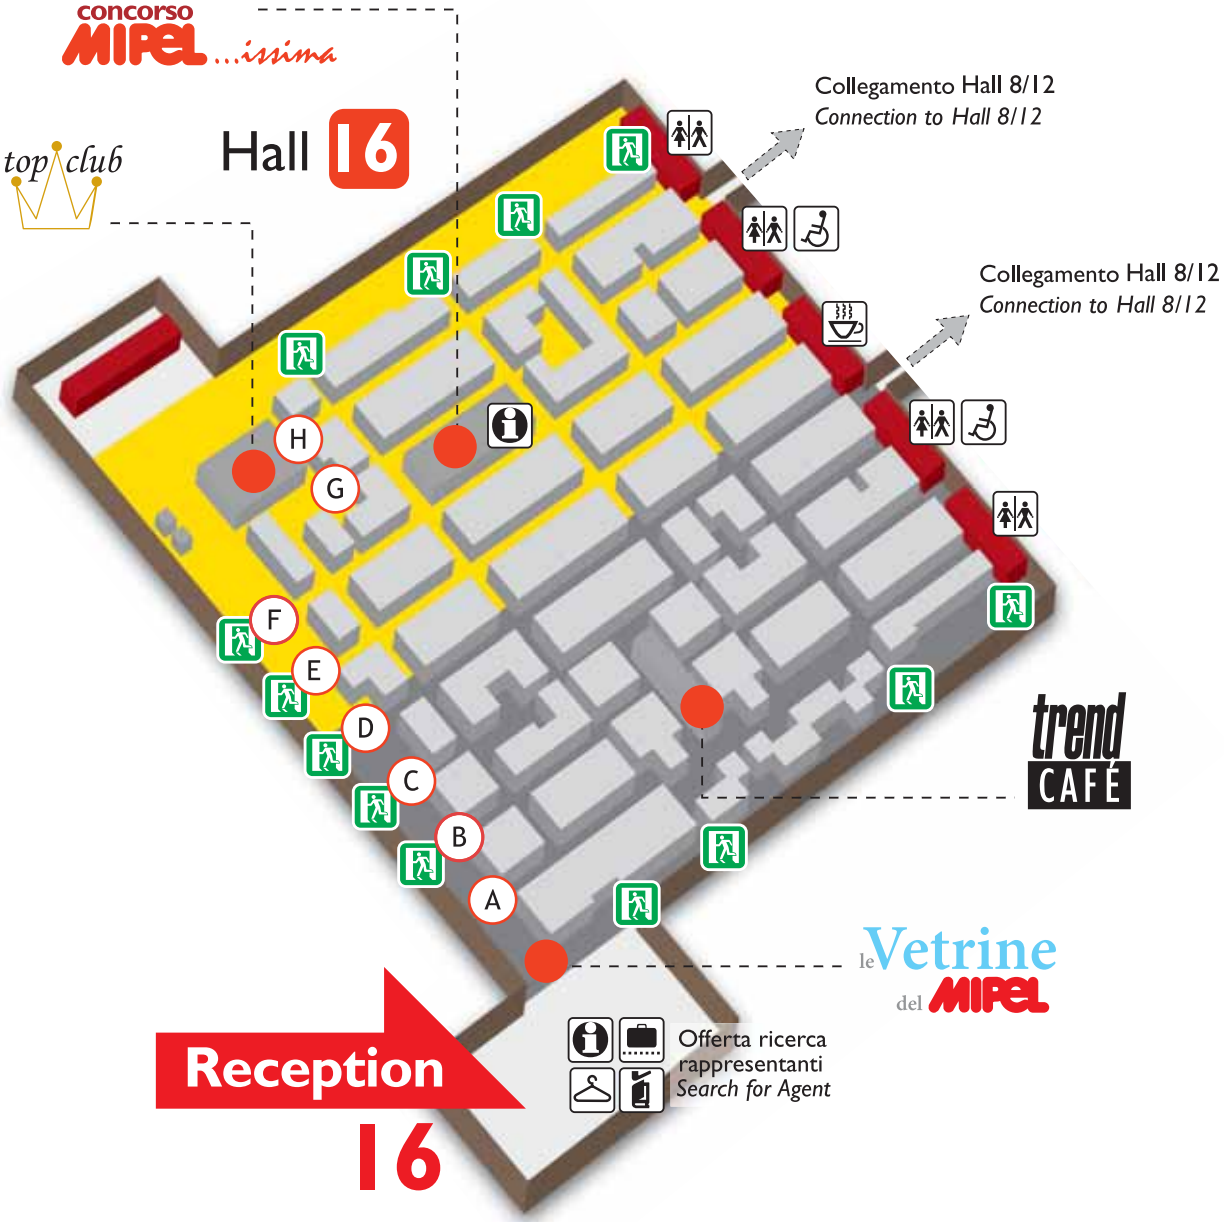

OVERSEAS

Hall 8

JUICY LOUNGE

concorso MIPEL...issima

Hall 16

Collegamento Hall 8/12
Connection to Hall 8/12

Collegamento Hall 8/12
Connection to Hall 8/12

trend CAFÉ

le Vetrine del MIPEL

Reception

16

Offerta ricerca rappresentanti
Search for Agent

Glamour
CAFÉ

Startup

MIPEL

Uffici di segreteria
e direzione
AIMPES/MIPEL
Secretariat and
direction offices
AIMPES/MIPEL

@
Internet
Point

Collegamento Hall 16
Connection to Hall 16